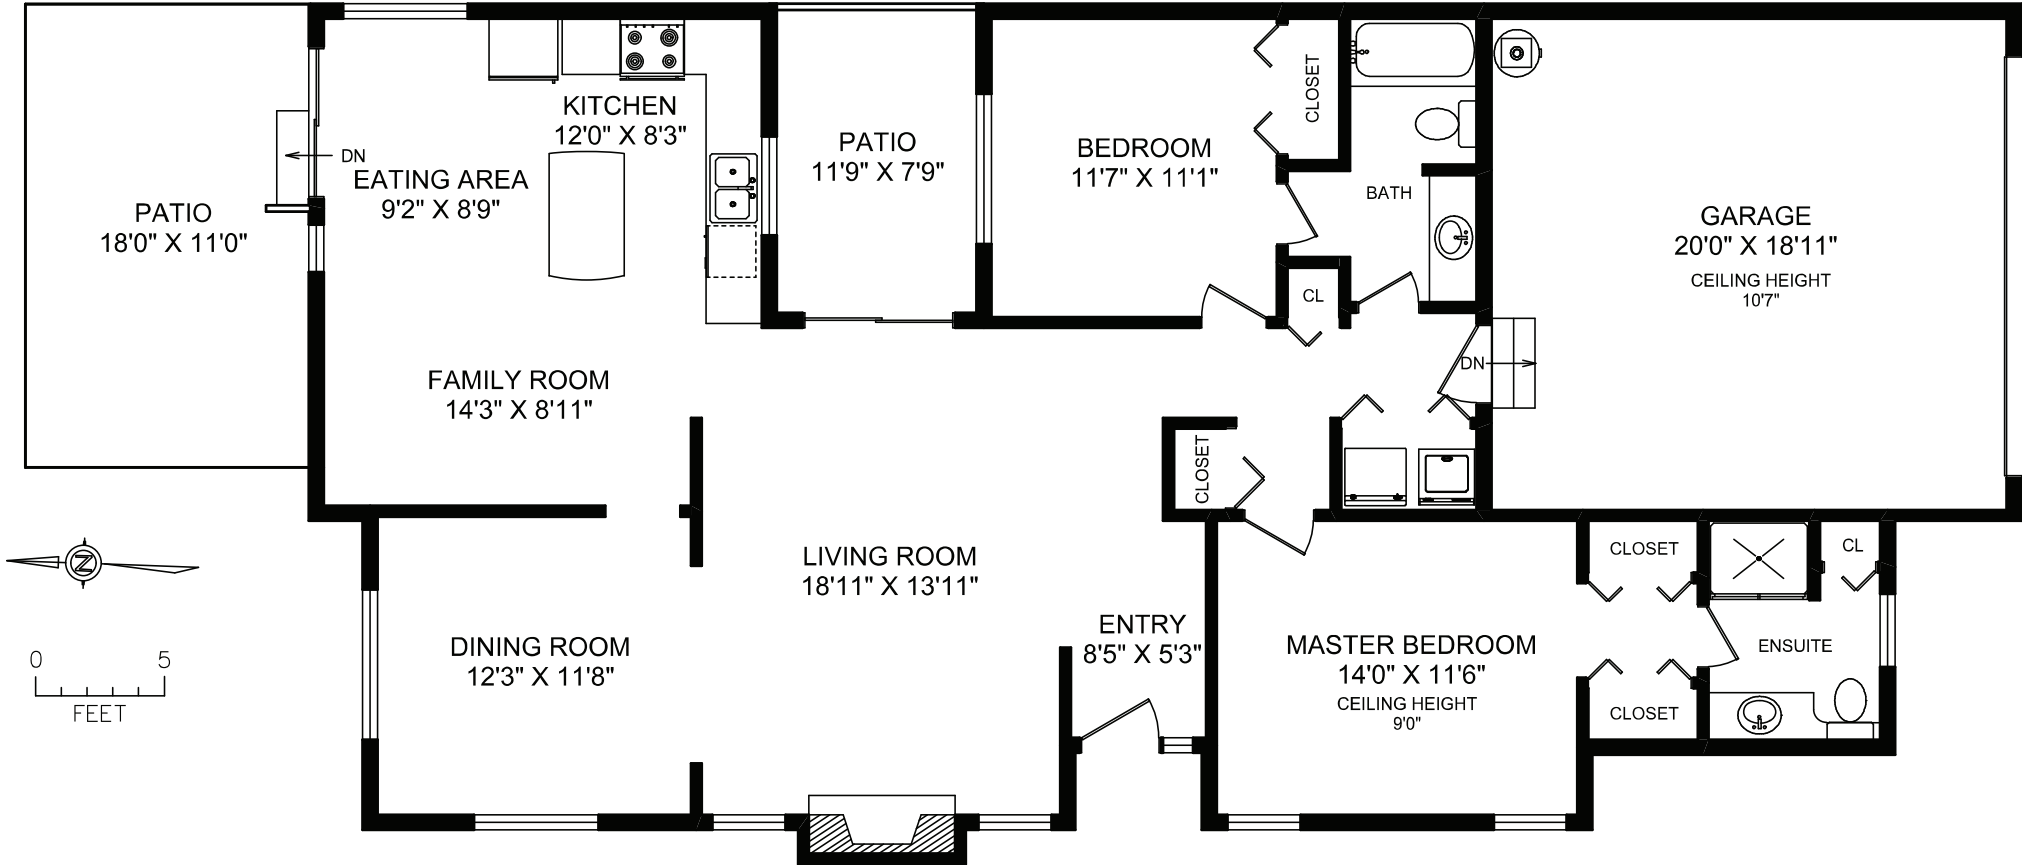

MAIN FLOOR

FLOOR	FINISHED	UNFINISHED	TOTAL	OTHER AREAS
MAIN	1500	0	1500	GARAGE 407
TOTAL	1500	0	1500	PATIOS 291

REAL FOTO **7971 POLO PARK CRESCENT**
 DOCUMENT PREPARED FOR THE EXCLUSIVE USE OF
MARK SALTER*