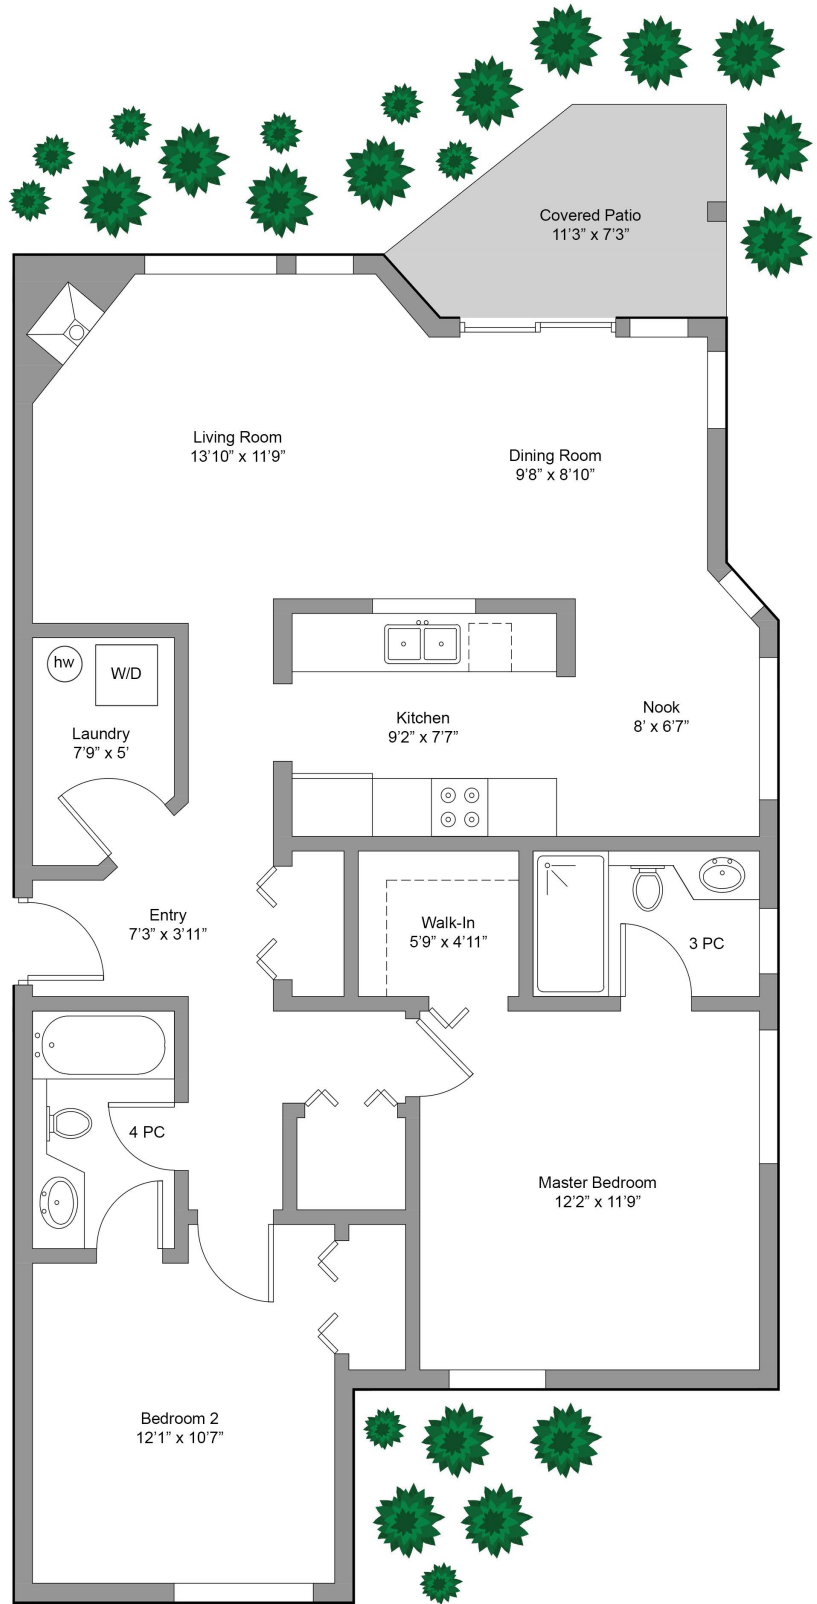

AREAS
REAL ESTATE TEAM

Main Floor
1128 Sqft.
(Avg Ht. - 7'11")

102-9880 Fourth St.

This floor-plan was created for the exclusive use of the Areas Real Estate Team and RE/MAX Alliance Area and dimensions are approximate, buyer to verify on site.

FLOOR	AREA (Sq. Ft.)		
	Finished	Unfinished	Garage
Main	1061	67	
Total	1061	67	