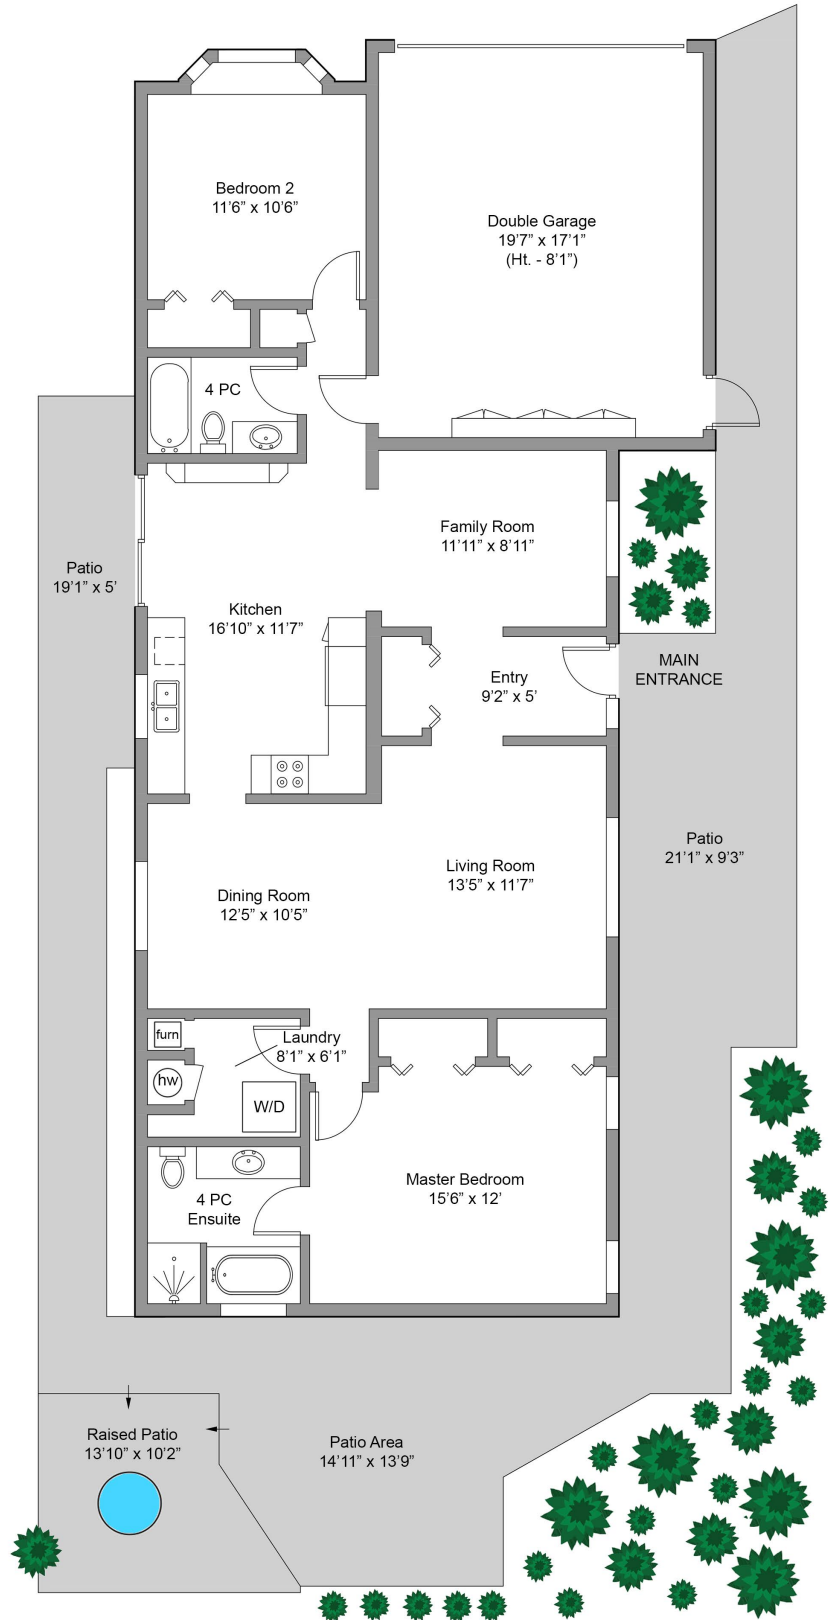

AREAS
REAL ESTATE TEAM

Main Floor
1752 Sqft.
(Avg Ht. - 8')

14 Eagle Ln

This floor-plan was created for the exclusive use of AREAS Real Estate and RE/MAX Alliance Area and dimensions are approximate, buyer to verify on site.

| FLOOR | AREA (Sq. Ft.) | | |
|--------------|----------------|------------|------------|
| | Finished | Unfinished | Garage |
| Main | 1387 | 0 | 365 |
| Total | 1387 | 0 | 365 |